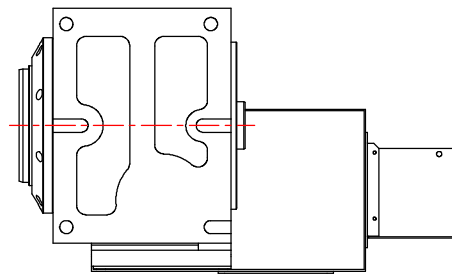

X-X View  
(Spindle Hole)

REMARK:

- 1.This set has Home detection, no brake.
- 2.Speed Reduction Ratio: 1/40

|   |                      |                 |         |      |            |                               |              |          |            |   |            |
|---|----------------------|-----------------|---------|------|------------|-------------------------------|--------------|----------|------------|---|------------|
| △ | REASONS FOR REVISION | CORRECTION DATE | VERSINO | UNIT | PROJECTION | SCALE                         | Match models | DRG. No. | TGH-100AB5 | Designed  | 2018.11.01 |
|   |                      |                 | 1       | MM   |            | Frame 10 : 1<br>Drawing 1 : 1 | TGH-100A     | NEME     | Over View  | SPINTOP MACHINERY CO., LTD.<br>青嘉天磁 TEL: (04) 25682975<br>TOPDISK |            |